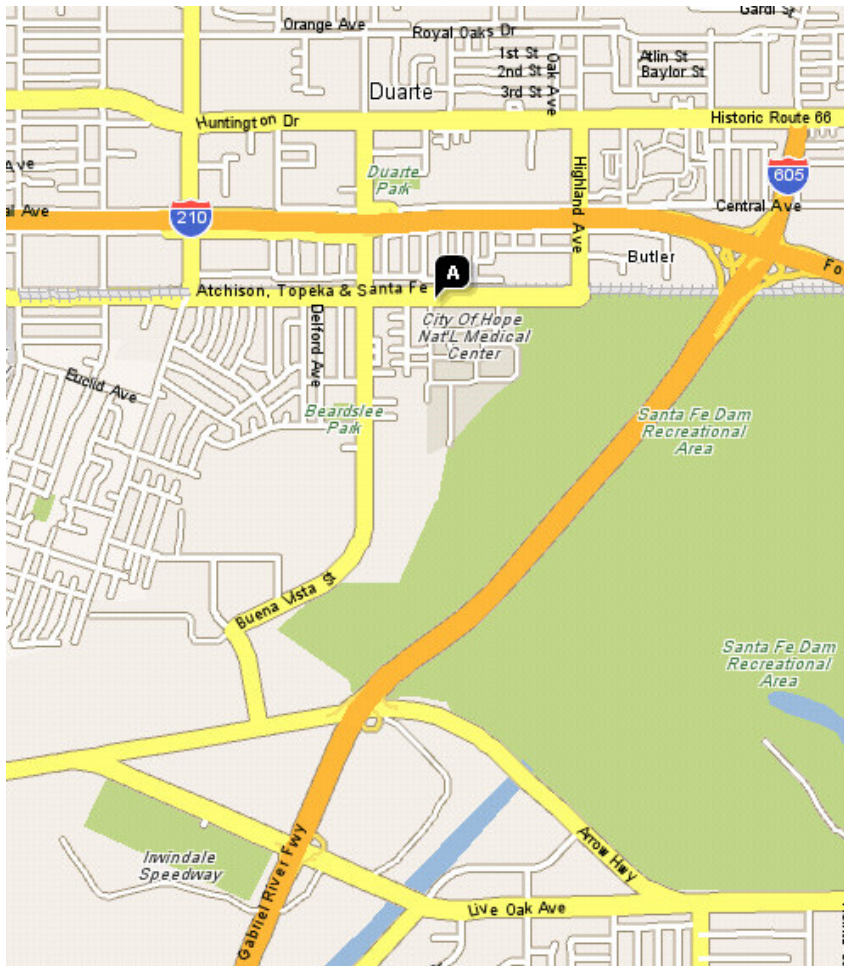

# CITY OF HOPE

EASGV  
JULY MEETING

*SPECIAL NOTES*

MEETING IS EARLIER

**6:00 PM**

MEETING IS EARLIER  
2<sup>ND</sup> THURSDAY

**JULY 13, 2006**

**From South:** Take 605 Fwy or 57 Fwy North to 210 Fwy West to the Buena Vista exit. Turn left on Buena Vista and left on Duarte Road.

**From West:** Take 134 towards Glendale/Pasadena, merge onto 134 East. Continue on 210 East to the Buena Vista exit. Turn right on Buena Vista St and Left on Duarte Avenue.

**From East:** 10 Fwy West to CA-57 South/210 West exit. Merge 210 West to the Buena Vista exit. Turn left on Buena Vista and left on Duarte Road.

**From Downtown Los Angeles:** Take 110 Fwy North to Orange Grove Blvd. North to 210 Fwy East to the Buena Vista exit. Turn right on Buena Vista and left on Duarte Road.