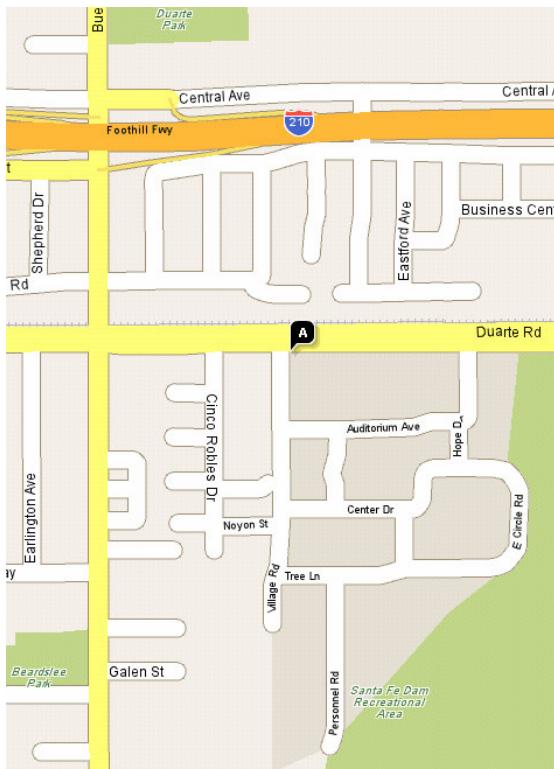

# CITY OF HOPE

EASGV  
JULY MEETING

*SPECIAL NOTES*

MEETING IS EARLIER

**6:00 PM**

MEETING IS EARLIER  
2<sup>ND</sup> THURSDAY

**JULY 13, 2006**

**From South:** Take 605 Fwy or 57 Fwy North to 210 Fwy West to the Buena Vista exit. Turn left on Buena Vista and left on Duarte Road.

**From West:** Take 134 towards Glendale/Pasadena, merge onto 134 East. Continue on 210 East to the Buena Vista exit. Turn right on Buena Vista St and Left on Duarte Avenue.

**From East:** 10 Fwy West to CA-57 South/210 West exit. Merge 210 West to the Buena Vista exit. Turn left on Buena Vista and left on Duarte Road.

**From Downtown Los Angeles:** Take 110 Fwy North to Orange Grove Blvd. North to 210 Fwy East to the Buena Vista exit. Turn right on Buena Vista and left on Duarte Road.