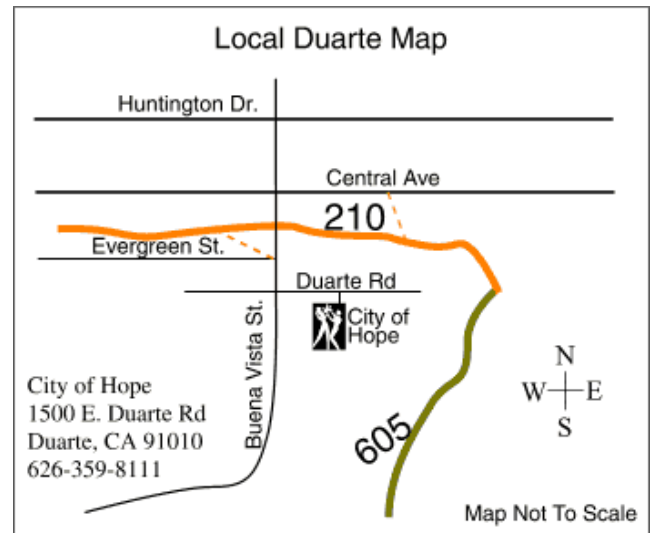

A Reservation made is a Reservation Paid

Driving Directions to City of Hope Campus

Ask the attendant for directions to Cooper Auditorium!

From Los Angeles International Airport: 40 miles; 48 min.

Take 105 Fwy East to 605 Fwy North to 210 Fwy West to Buena Vista exit. Turn left on Buena Vista, and left on Duarte Road.

From Burbank Airport: 25 miles; 29 min.

Take 5 Fwy South to 134 towards Glendale/Pasadena, Merge onto 134 East. Continue on 210 East to Buena Vista Exit. Turn right on Buena Vista St and Left on Duarte Avenue.

Take 10 Fwy East to 605 Fwy North to 210 Fwy West to Buena Vista exit. Turn left on Buena Vista, and left on Duarte Road.

From Downtown Los Angeles: 22 miles; 25 min.

Take 110 Fwy North to Orange Grove Blvd. North to 210 Fwy East to Buena Vista exit. Turn right on Buena Vista, and left on Duarte Road.

From Riverside/San Bernardino: 50 miles; 60 min.

Take 10 Fwy to 210 Fwy West to Buena Vista exit. Turn left on Buena Vista, and left on Duarte Road.

City of Hope 626-359-8111
1500 East Duarte Road, Duarte, CA 91010