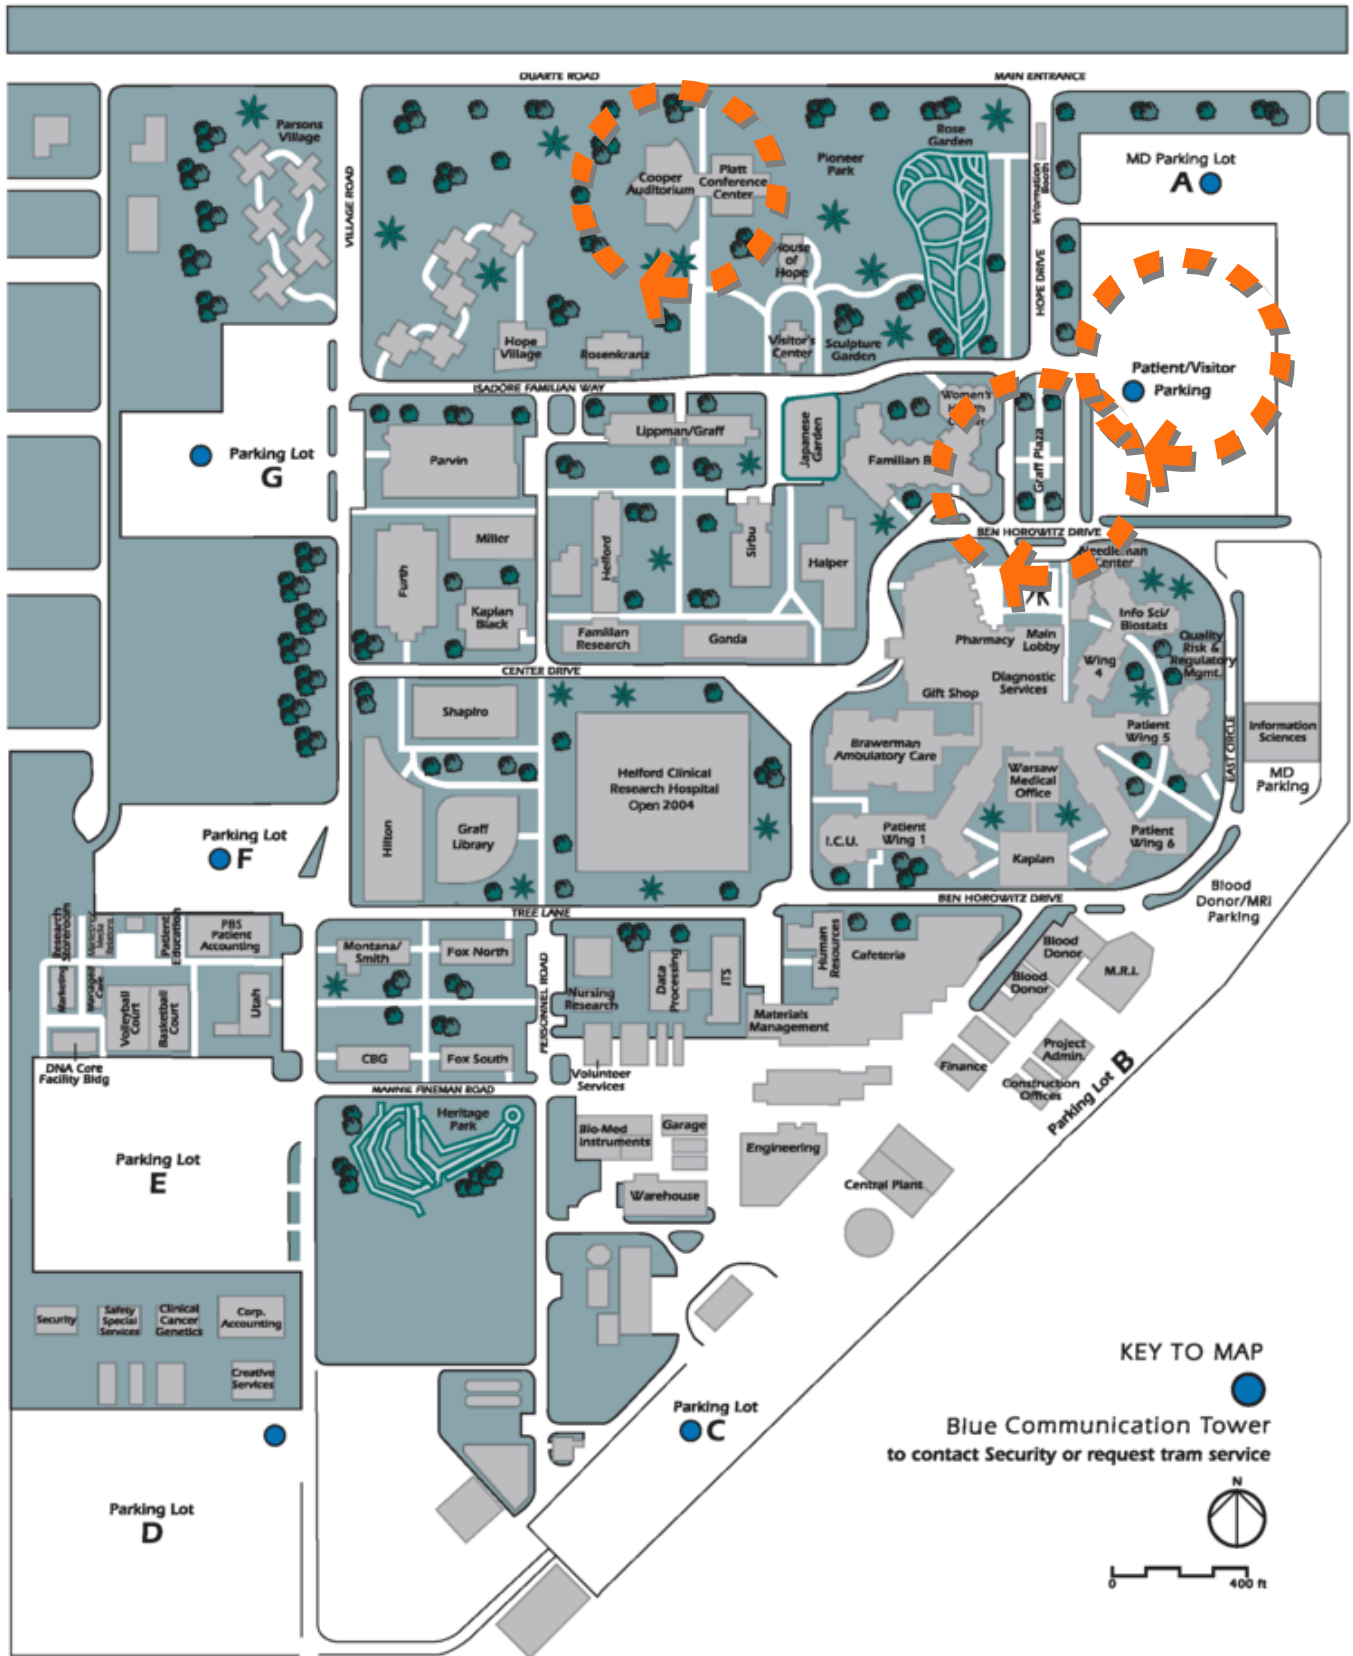

City of Hope National Medical Center and Beckman Research Institute
1500 E. Duarte Rd., Duarte, CA 91010-3000
1-800-826-HOPE